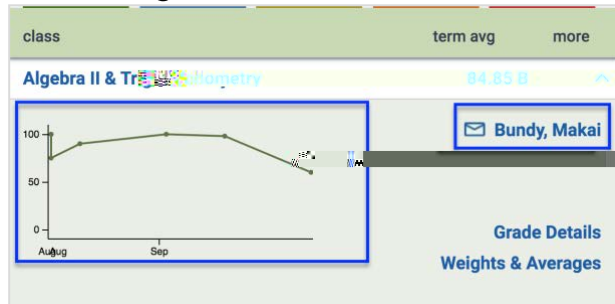

- x Expanding the class from the ^ provides the opportunity to
  - o Email the teacher
  - o Gauge achievement

- o Look at Grade Details

- o Look at Weights & Averages

The screenshot shows the "Weights & Avg." page for "Algebra II & Trigonometry". It displays a table with columns for "Application", "Term 1", "Term 2", "Term 2", and "Pr". The table includes rows for "Avg.", "Weight", and "Overall".

Application	Term 1	Term 2	Term 2	Pr
Avg.	88.0 C+	72.5 C	60.0 F	79.79 B-
Weight	50.0%	50.0%	50.0%	50.0%
Overall	Posted	Posted	Posted	Posted
Final grade		C+	D	

---

From the Home page select the Assignments button to access the following: