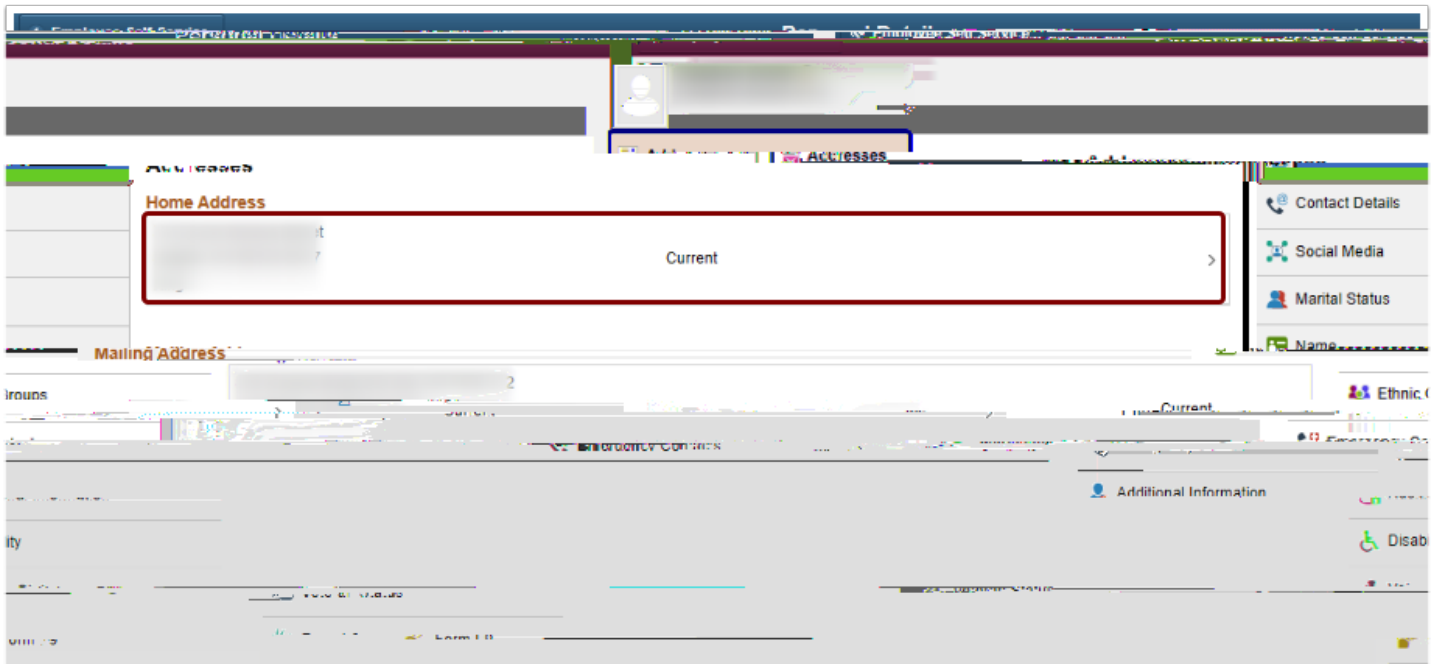

9.2 ESS Update Home and Mailing Address (Fluid)

Purpose:

Audience:

Address

Change As Of

Save

Address

Home Address